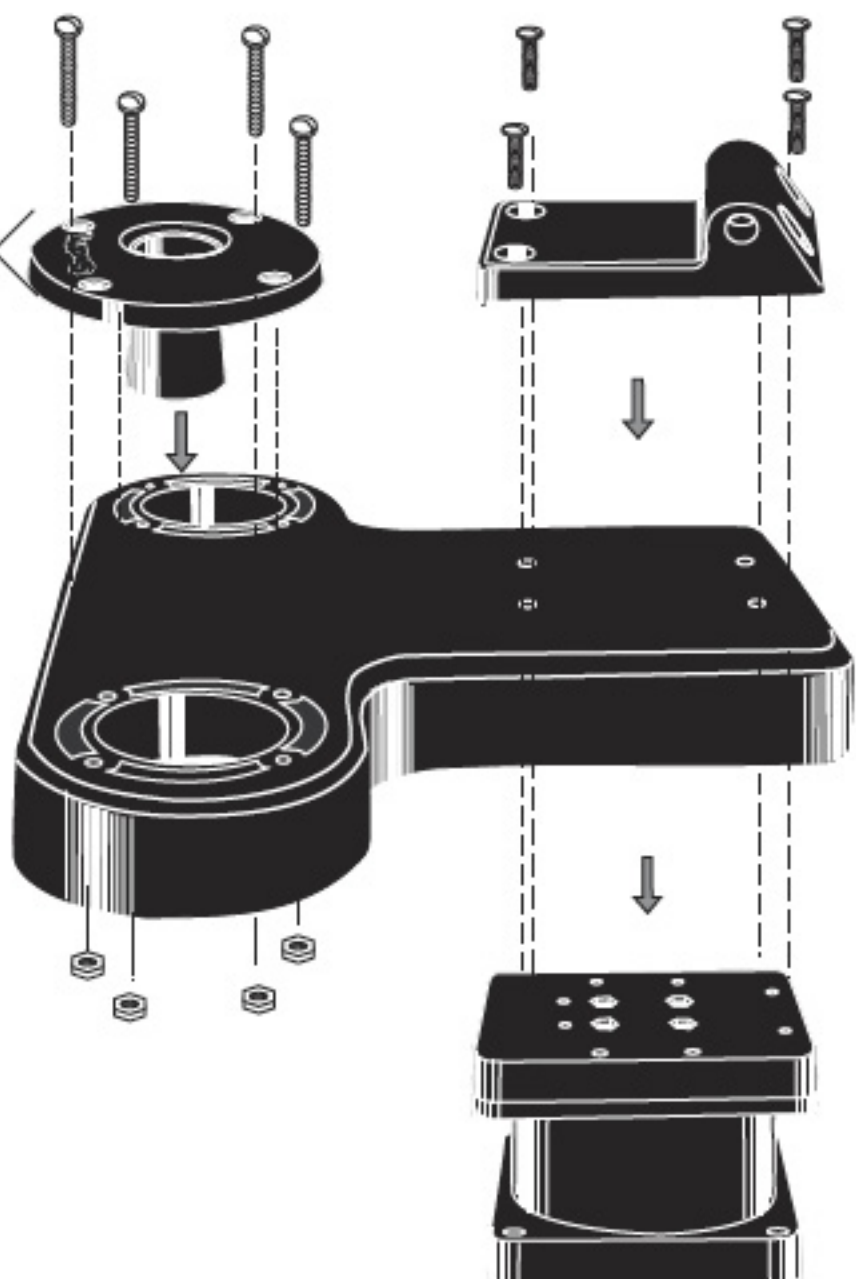

# Adjustable Dual Rod Holder

Ensure the  
Scotty Logo is  
facing inboard

FISHING & MARINE PRODUCTS

2065 Henry Ave West

Sidney, B.C., V8L 5Z6 Canada

T: (250) 656-8102 F: (250) 385-6588

[www.scotty.com](http://www.scotty.com)